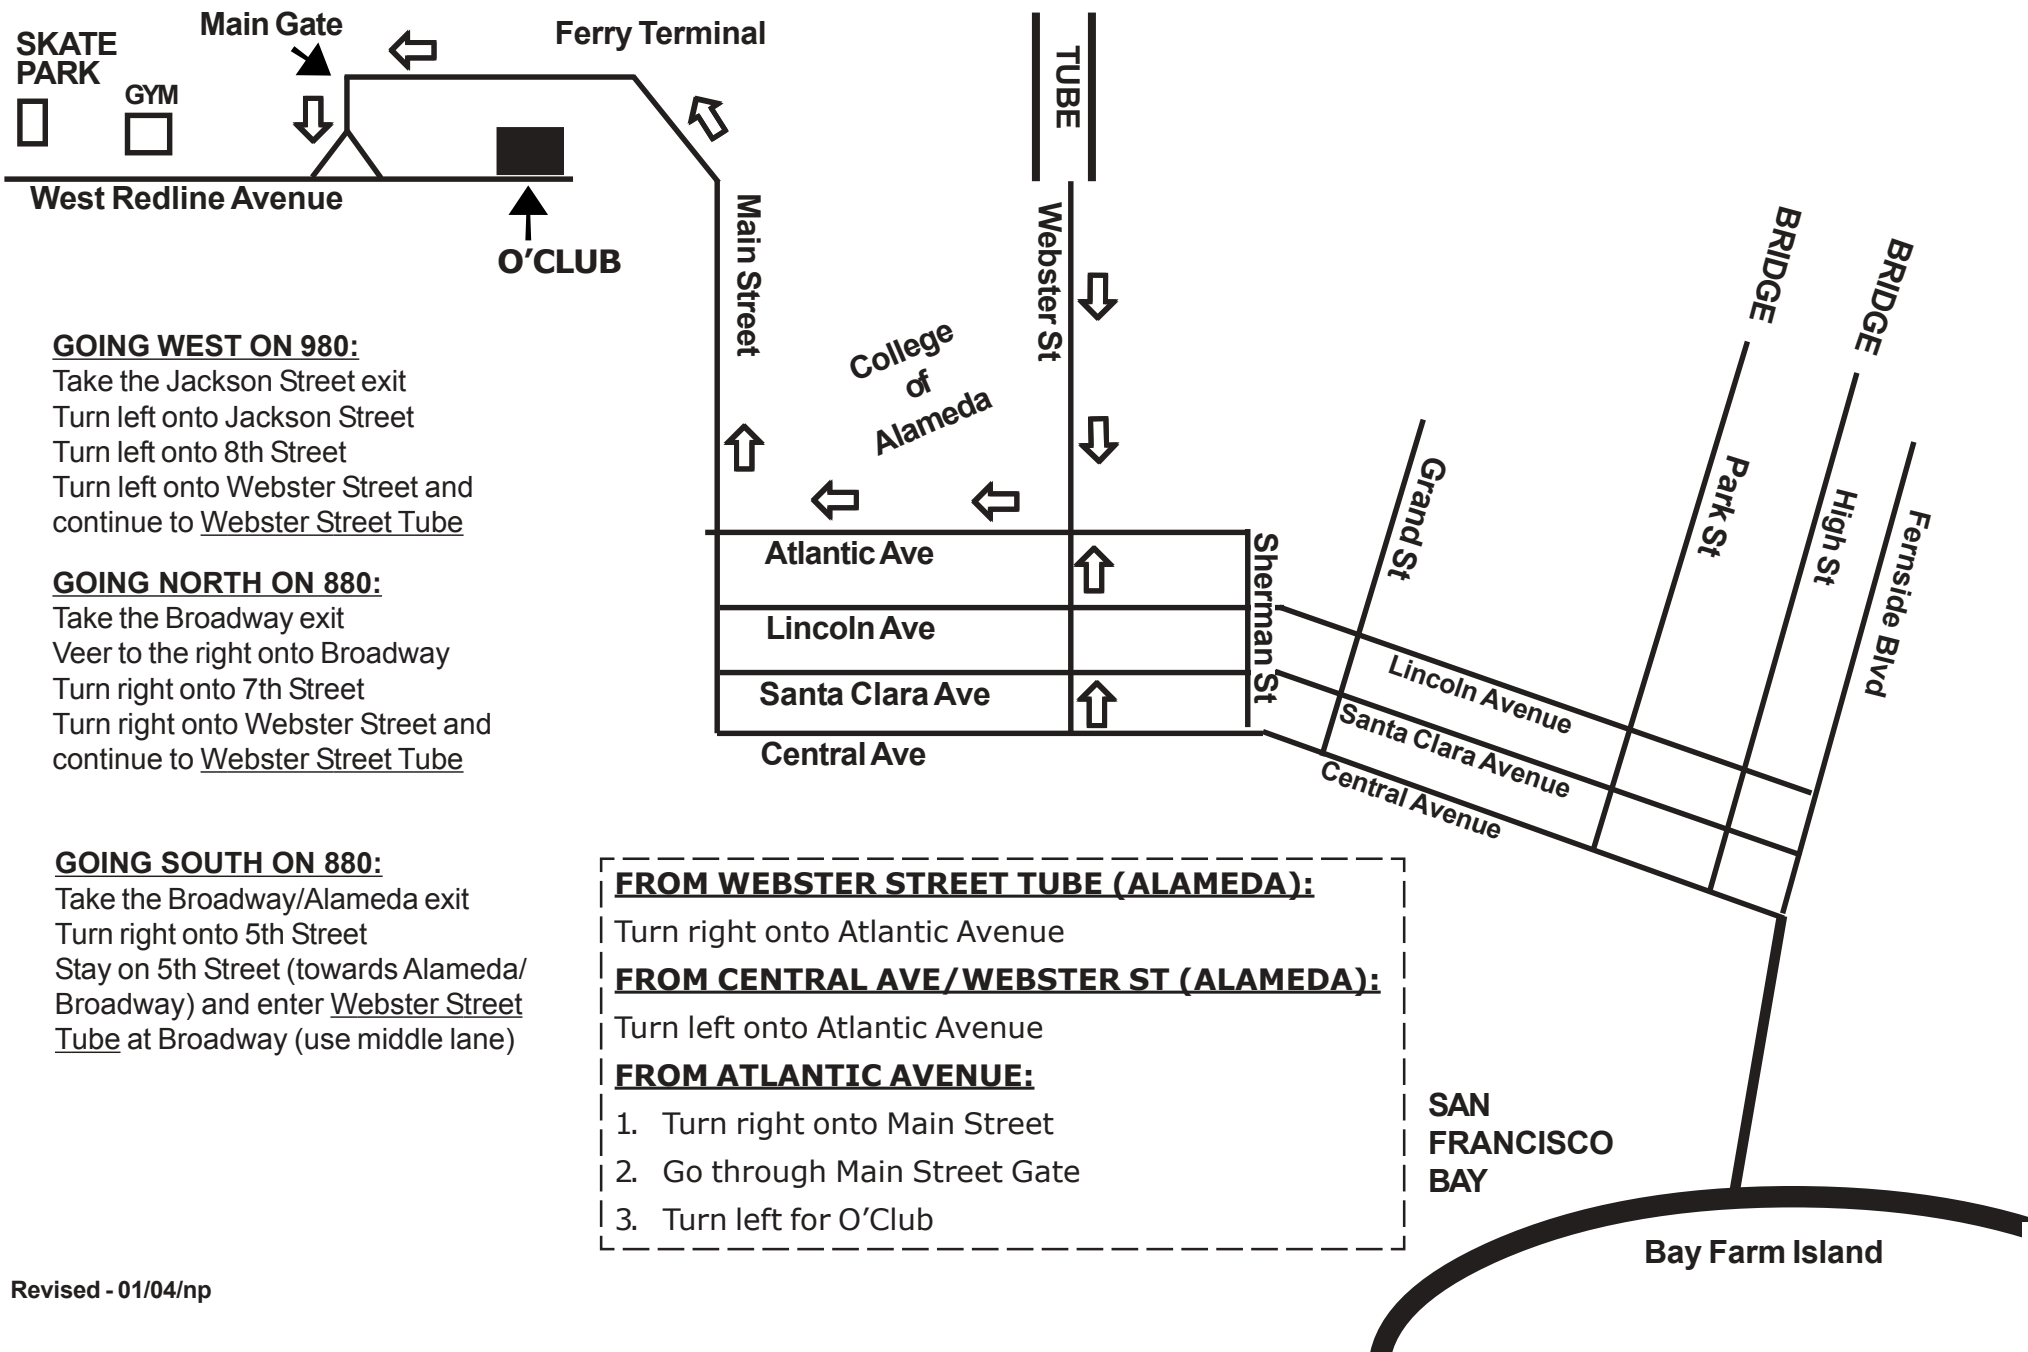

DIRECTIONS TO THE O'CLUB **641 WEST REDLINE AVENUE, ALAMEDA**

GOING WEST ON 980:

Take the Jackson Street exit
Turn left onto Jackson Street
Turn left onto 8th Street
Turn left onto Webster Street and
continue to Webster Street Tube

GOING NORTH ON 880:

Take the Broadway exit
Veer to the right onto Broadway
Turn right onto 7th Street
Turn right onto Webster Street and
continue to Webster Street Tube

GOING SOUTH ON 880:

Take the Broadway/Alameda exit
Turn right onto 5th Street
Stay on 5th Street (towards Alameda/
Broadway) and enter Webster Street
Tube at Broadway (use middle lane)

FROM WEBSTER STREET TUBE (ALAMEDA):

Turn right onto Atlantic Avenue

FROM CENTRAL AVE / WEBSTER ST (ALAMEDA):

Turn left onto Atlantic Avenue

FROM ATLANTIC AVENUE:

1. Turn right onto Main Street
2. Go through Main Street Gate
3. Turn left for O'Club

SAN
FRANCISCO
BAY

Bay Farm Island